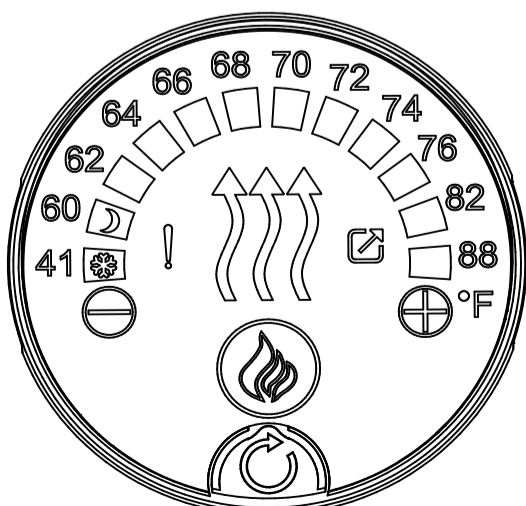

Control Panel Kits

AK1976C - LIN Control Panel
AK1977C - LIN Intergrated Control Panel
AK1978C - CAN Intergrated Control Panel